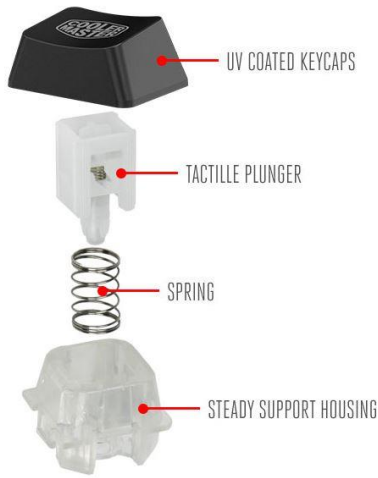

FEATURE HIGHLIGHT

CoolerMaster Exclusive Mem-chanical switch - Exclusive linear switches provide a satisfying tactile feel and more responsiveness than membrane switches.