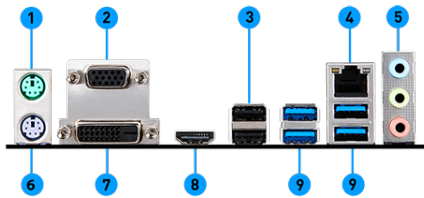

FEATURES

SPECIFICATIONS

Model Name	B450M PRO-M2 MAX
CPU Support	Supports 1st, 2nd and 3rd Gen AMD Ryzen™ / Ryzen™ with Radeon™ Vega Graphics and 2nd Gen AMD Ryzen™ with Radeon™ Graphics / Athlon™ with Radeon™ Vega Graphics Desktop Processors for Socket AM4
CPU Socket	Socket AM4
Chipset	AMD® B450 Chipset
Graphics Interface	1 x PCI-E 3.0 x16 slot
Display Interface	VGA, DVI-D, HDMI - Requires Processor Graphics
Memory Support	2 DIMMs, Dual Channel DDR4 up to 4133(OC) MHz
Expansion Slots	2 x PCI-E 3.0 x1 slots
Storage	1 x Turbo M.2 slot, supports 4 x SATA 6Gb/s
USB ports	6 x USB 3.2 Gen1 + 6 x USB 2.0
LAN	Realtek® 8111H Gigabit LAN
Audio	8-Channel(7.1) HD Audio with Audio Boost

CONNECTIONS

- | | |
|------------------------|--------------|
| 1. Mouse | 2. VGA Port |
| 3. USB 2.0 | 4. LAN Port |
| 5. HD Audio Connectors | 6. Keyboard |
| 7. DVI-D Port | 8. HDMI Port |
| 9. USB 3.2 Gen1 | |